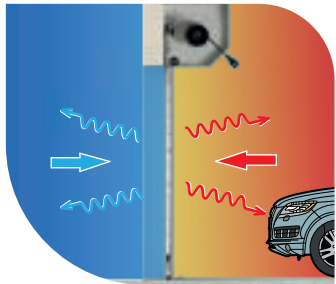

High grade, insulated materials are used to ensure a durable garage door, to protect against the elements.

As the weather gets colder and the nights draw in earlier, light and warmth become more important when using your garage.

The SeceuroGlide range helps retain heat within the garage.

In partnership with the Weather Defender

The optional SeceuroSeal helps reduce further water ingress, keeping the garage dry and clean from outside debris – even in the worst British weather. Fitted on the ground underneath the door, SeceuroSeal is ideal for garages with uneven floors or those that lie at the bottom of a sloping driveway.

When you think about it, your garage is an extension of your home, and it should not be treated much differently from any other room, particularly if the garage is attached to your property. The garage door is often seen as a weak link in the thermal envelope on any home, so choosing an insulated garage door will help to prevent the cold outside air from penetrating into your garage and surrounding living spaces.

Insulation

The CFC-free, foam-filled aluminium slats used in SeceuroGlide garage doors maximise the energy performance of the door, helping to retain heat within the garage and closing off the cold from outside. Insulated slats also boast noise-reducing properties – perfect if your garage is used as a hobby room or workshop. A typical U-value for the slat profiles used on an insulated roller garage door is $5.2 \text{ W} / \text{m}^2\text{K}$.

Lighting

SeceuroGlide lighting options provide the opportunity to have attractive outside lighting. Discreetly fitted as a down light this enhancement to your garage can be programmed to turn on and off automatically in accordance with when you use your garage, or can be left on to allow additional lighting to your outside area, for up to 12 hours. The SeceuroGlide Plus control unit benefits from a built-in courtesy light, helping to light up the inside of your garage.

“The difference in heat loss is significantly reduced with my new door, which means I can continue to use my garage as a craft studio, even in the colder months.”