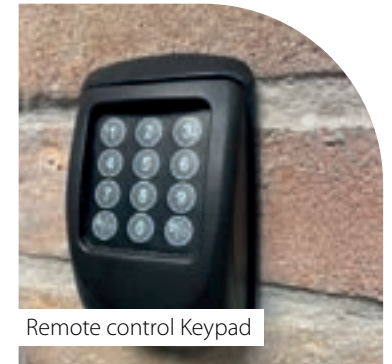

Low Level External Override

Remote control Keypad