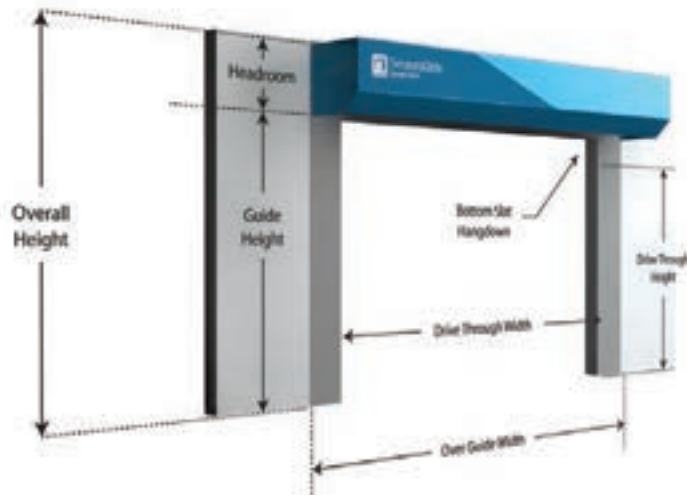

Important information.

Fitting information.

Headroom & Fitting Requirements

SeceuroGlide Original and SeceuroGlide Excel require a minimum of 300 mm headroom for doors up to 2500 mm in opening height and 350 mm headroom for doors up to 3500 mm in opening height. SeceuroGlide Manual requires a minimum headroom of 300 mm. SeceuroGlide Compact requires just 205 mm headroom for doors with an opening height up to 2150 mm.

External Doors

In applications where the door is installed externally the remote control system must be installed either inside the garage or in a waterproof box (not included). The Bottom Slat Transmitter must always be installed on the internal face of the door and is not suitable for applications where it will be exposed to weather or excessive moisture due to condensation. A higher IP rated Bottom Slat Transmitter is available at a surcharge.

Product Restrictions

SeceuroGlide Excel is not available as supply only as it must be fitted by a trained installer. SeceuroGlide Excel doors must always be internally fitted. If the coil needs to be fitted within the opening then an upgraded version of the end plate is available for a surcharge. The low level external override option is not available for SeceuroGlide Excel. All SeceuroGlide Excel doors are supplied with 90 mm guide rails. SeceuroGlide Manual can only be fitted internally and is not available with a hood or fascia.

Important information.

Extreme Weather Conditions

- High winds and high temperatures on double doors can cause increased deflection of the door. It is the installer's responsibility to ensure that the door is spaced off the wall sufficiently to allow for door movement during these extreme weather conditions.
- Darker coloured double doors that are exposed to significant direct sunlight may be susceptible to expansion which may interfere with the operation of the door.
- If a door is situated in an exposed location and subjected to very high winds and driving rain, the SeceuroGlide range does not guarantee against water ingress. As part of the product's testing for the CE or UKCA marking, the product has not been tested against this and as such is classified as NPDP (No Performance Declared).
- Whilst the garage door profiles are primed and coated for the external environment – any doors fitted in coastal environments may be at risk of deterioration due to the weather conditions. Ensure you keep your door clean and follow the instructions for cleaning the door in the operating and maintenance instructions.
- In the event of extreme weather conditions, the vision slats will be susceptible to water ingress and may cause the door to move in extreme gales.

Colours & Powder Coating